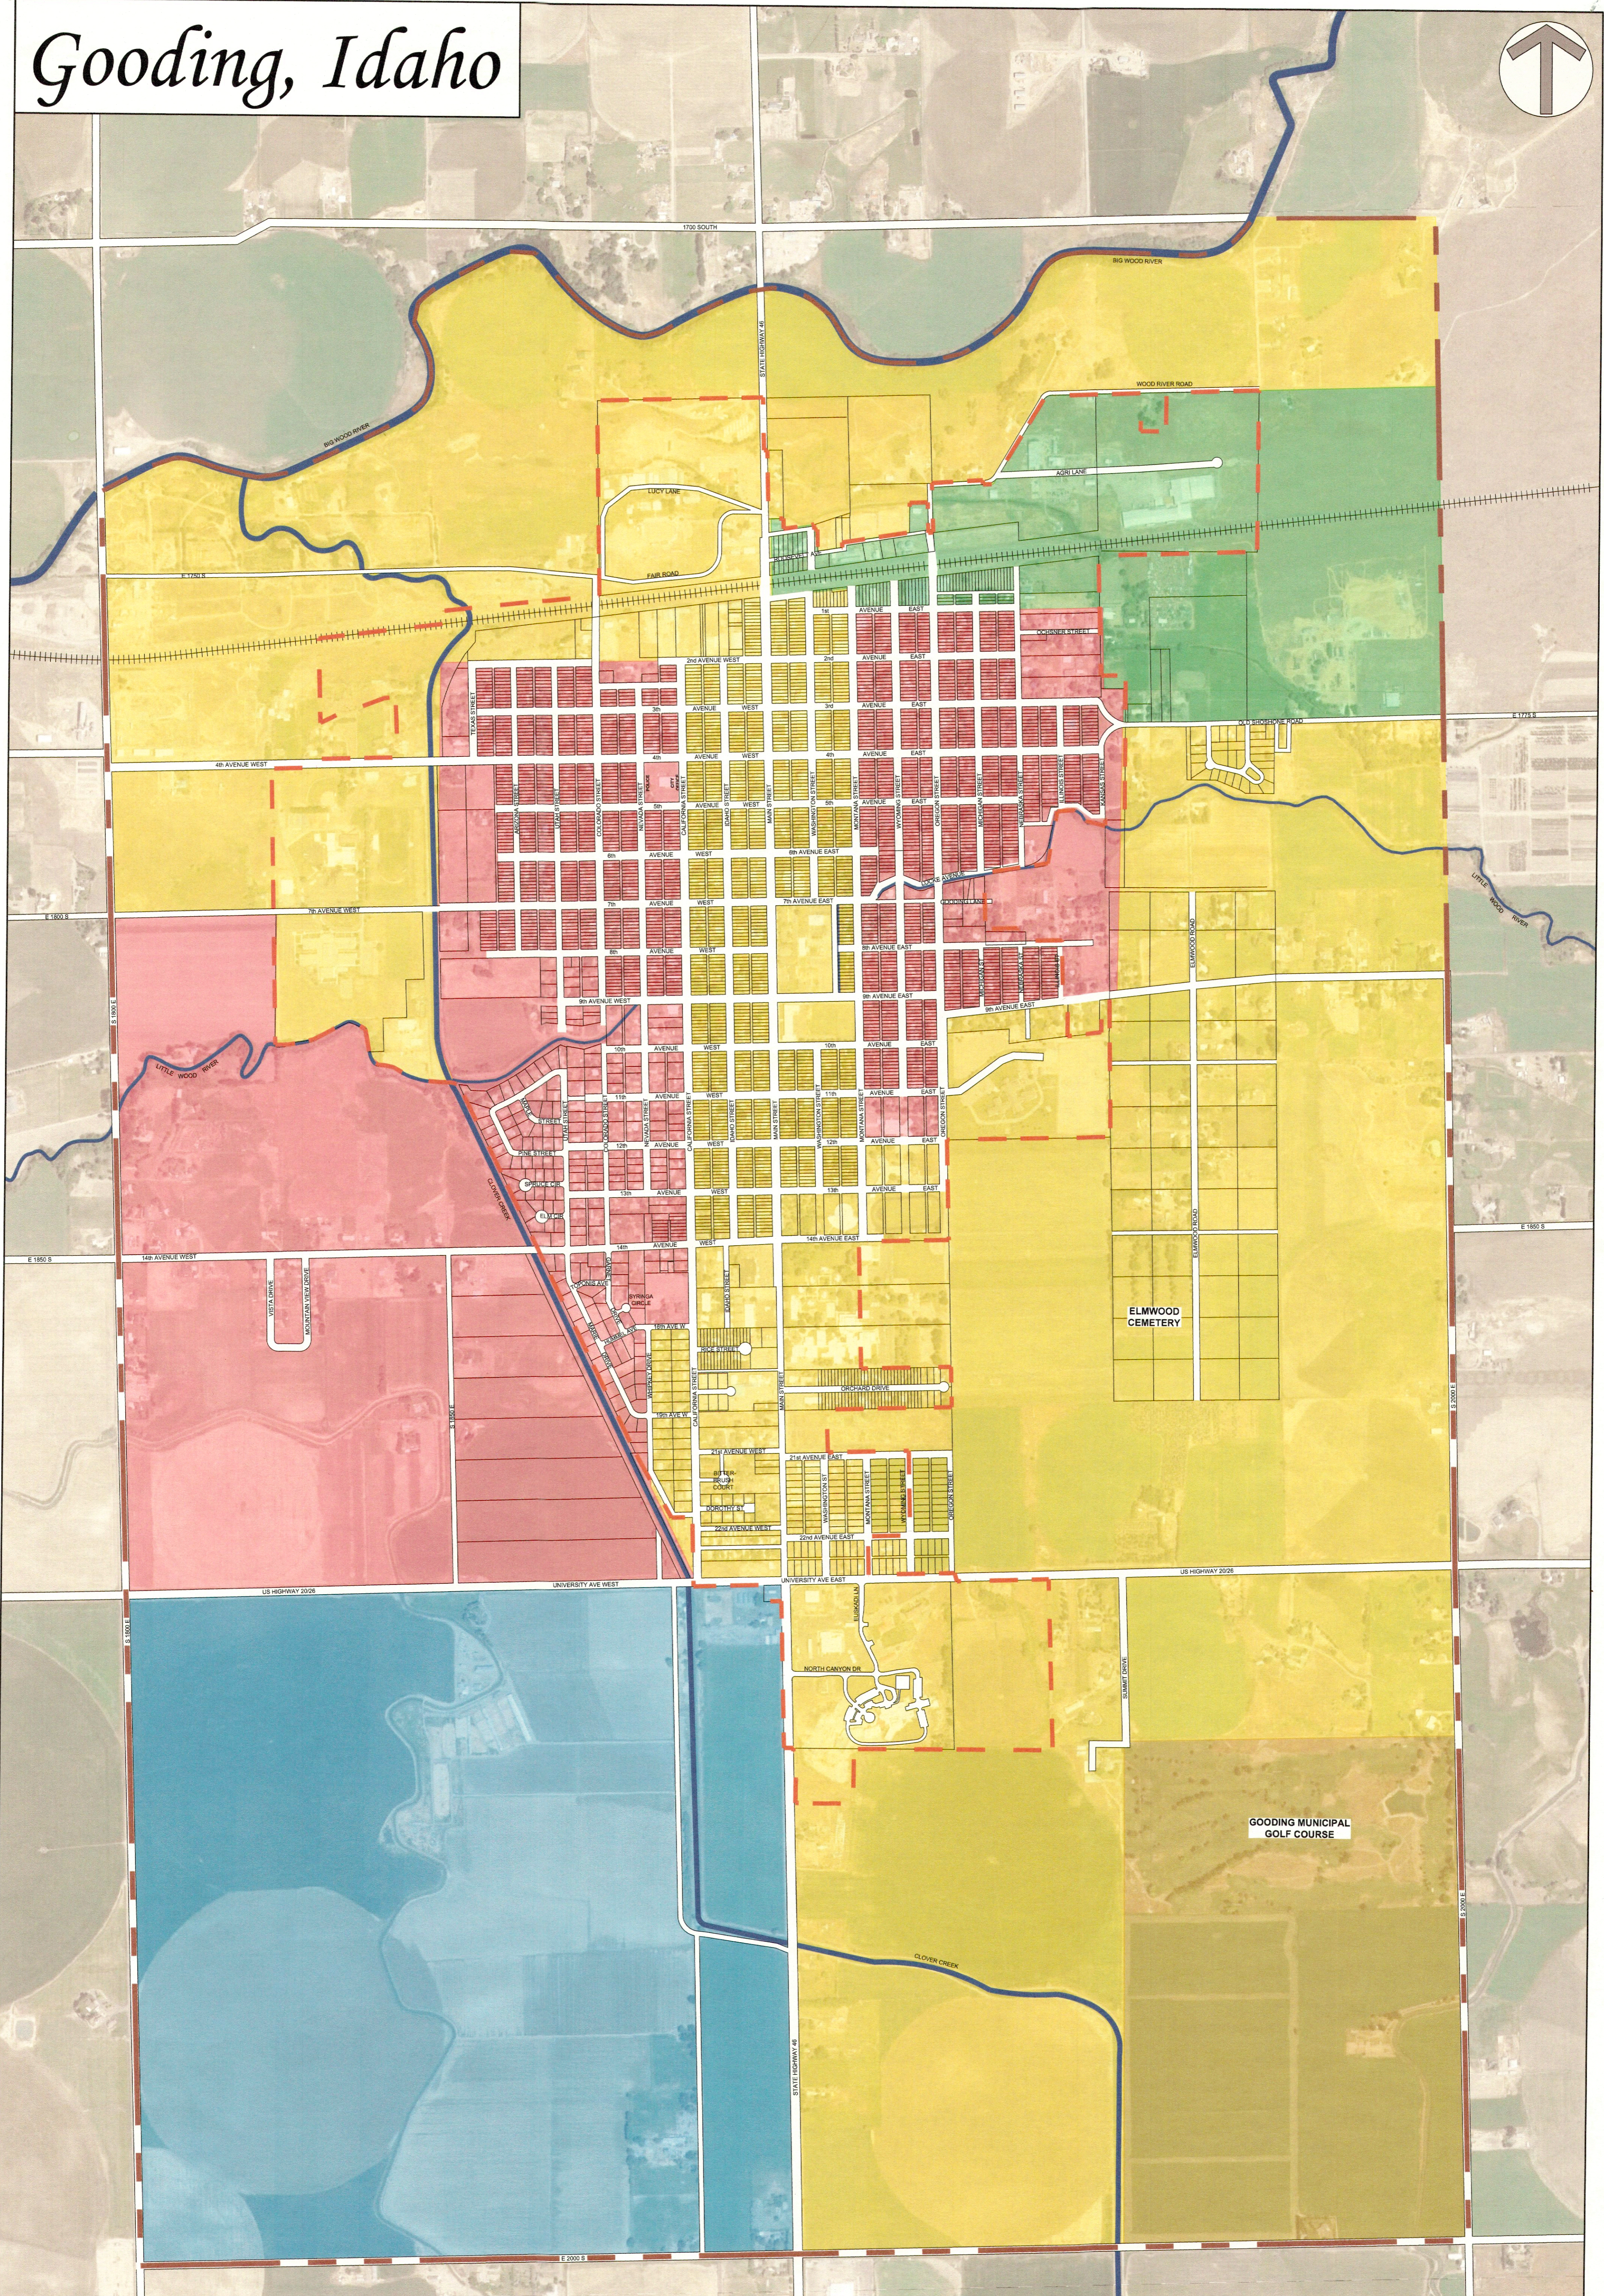

Gooding, Idaho

Land Use Map

Legend

- COMMERCIAL / AGRICULTURAL
- INDUSTRIAL
- COMMERCIAL / RESIDENTIAL
- RESIDENTIAL / HOUSING
- RECREATION
- CORPORATE BOUNDARY LINE
- IMPACT AREA BOUNDARY LINE

February 2017